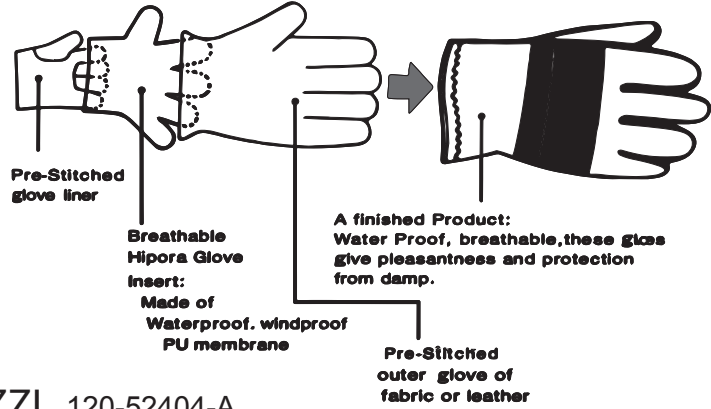

GUZZI 120-52404-A

GLOVES

DETAILS

HIPHORA developed by KOLON has 4 seemingly contrary characteristics: Moisture Permeability, Water Resistancy, Breathability and Water Repellency

A WHOLE NEW WAY OF MAKING GLOVES TO KEEP YOUR HANDS WARM, DRY AND COMFORTABLE.... HIPORA GLOVE INSERT